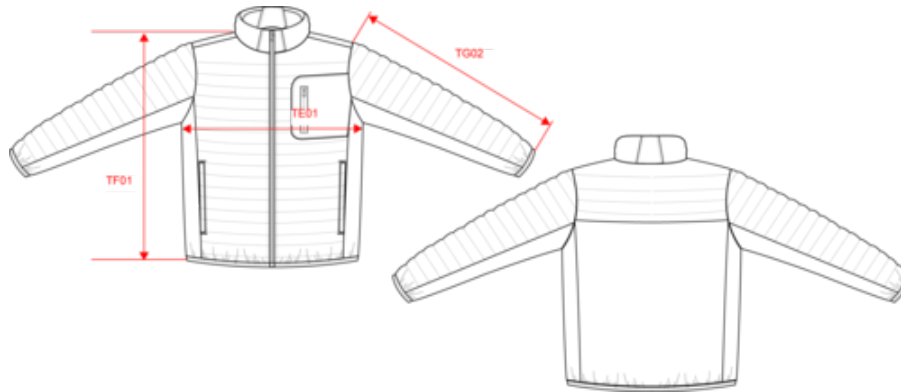

KARIBAN

K6171

Men's bi-material padded jacket

Dimensions (cm)

Measurements in cm	XS	S	M	L	XL	XXL	3XL	4XL
TE01 - 1/2 chest width at 1.5cm below armhole	49.00	52.00	55.00	58.00	61.00	64.00	67.00	70.00
TF01 - Total height from HSP	67.00	69.00	71.00	73.00	75.00	77.00	79.00	81.00
TG02 - Long sleeve length	64.50	65.50	66.50	67.50	68.50	69.50	70.50	71.50